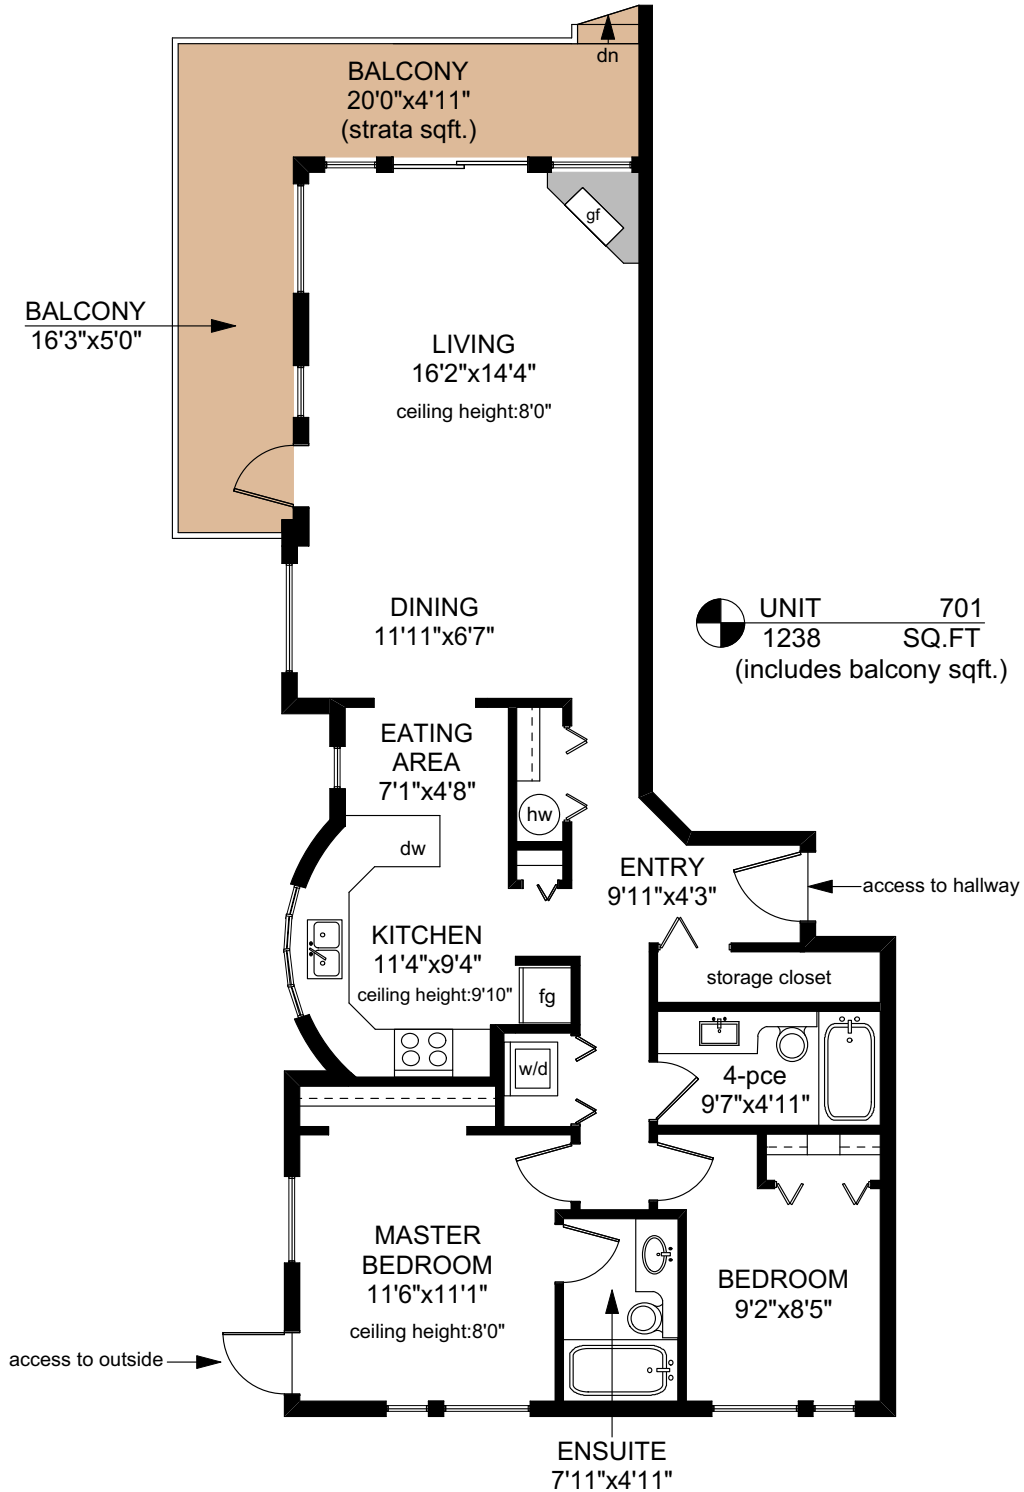

701 - 145 GORGE ROAD EAST

| | FINISHED SQ. FT. | UNFINISHED SQ. FT. | TOTAL SQ. FT. |
|--------------|------------------|--------------------|---------------|
| UNIT 701 | 1082 | 0 | 1082 |
| BALCONY | 0 | 156 | 156 |
| TOTAL | 1082 | 156 | 1238 |

PREPARED FOR THE EXCLUSIVE USE OF
THE NEAL ESTATE TEAM OF RE/MAX ALLIANCE

MEASURED ON: 10/15/18
DRAWING FILE: 17299

Tafe Measure VICTORIA, B.C.
Ph. 883.8894
www.tafemeasure.com